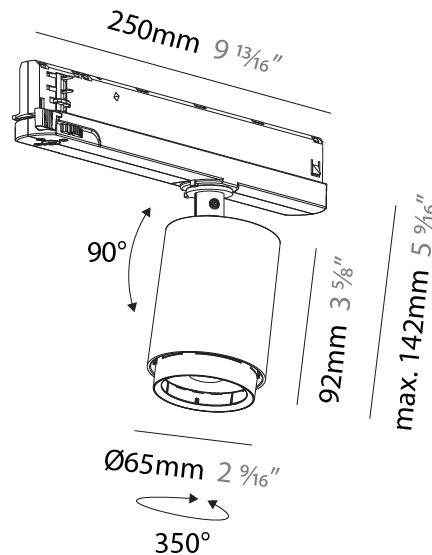

OPTICAL

Reflector°: Adjustable 14 - 44
Adjustability: Rotational 360°; Tilt 90° (±45°)

RATINGS AND CERTIFICATIONS

Certified By: Certified for North American Standards
IP rating: IP20

CENTRIQ IN FLEX TRACK